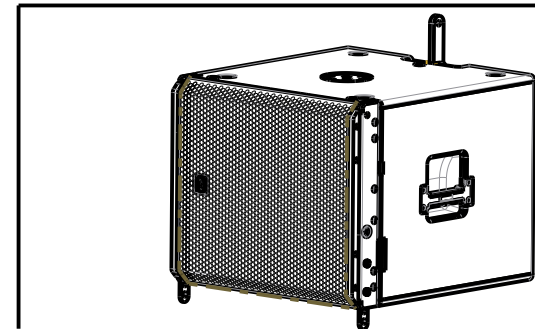

315.8
[12.43]
592.8
[23.34]

SUBWOOFER HDL 36-AS 90-240V

VISTA 3D / 3D VIEW

REV.
A