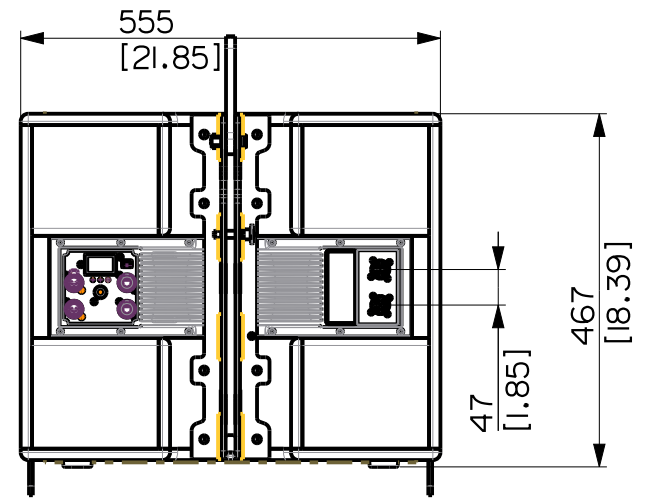

315.8
[12.43]
592.8
[23.34]

SUBWOOFER HDL 36-AS 90-240V

VISTA 3D / 3D VIEW

REV.
A